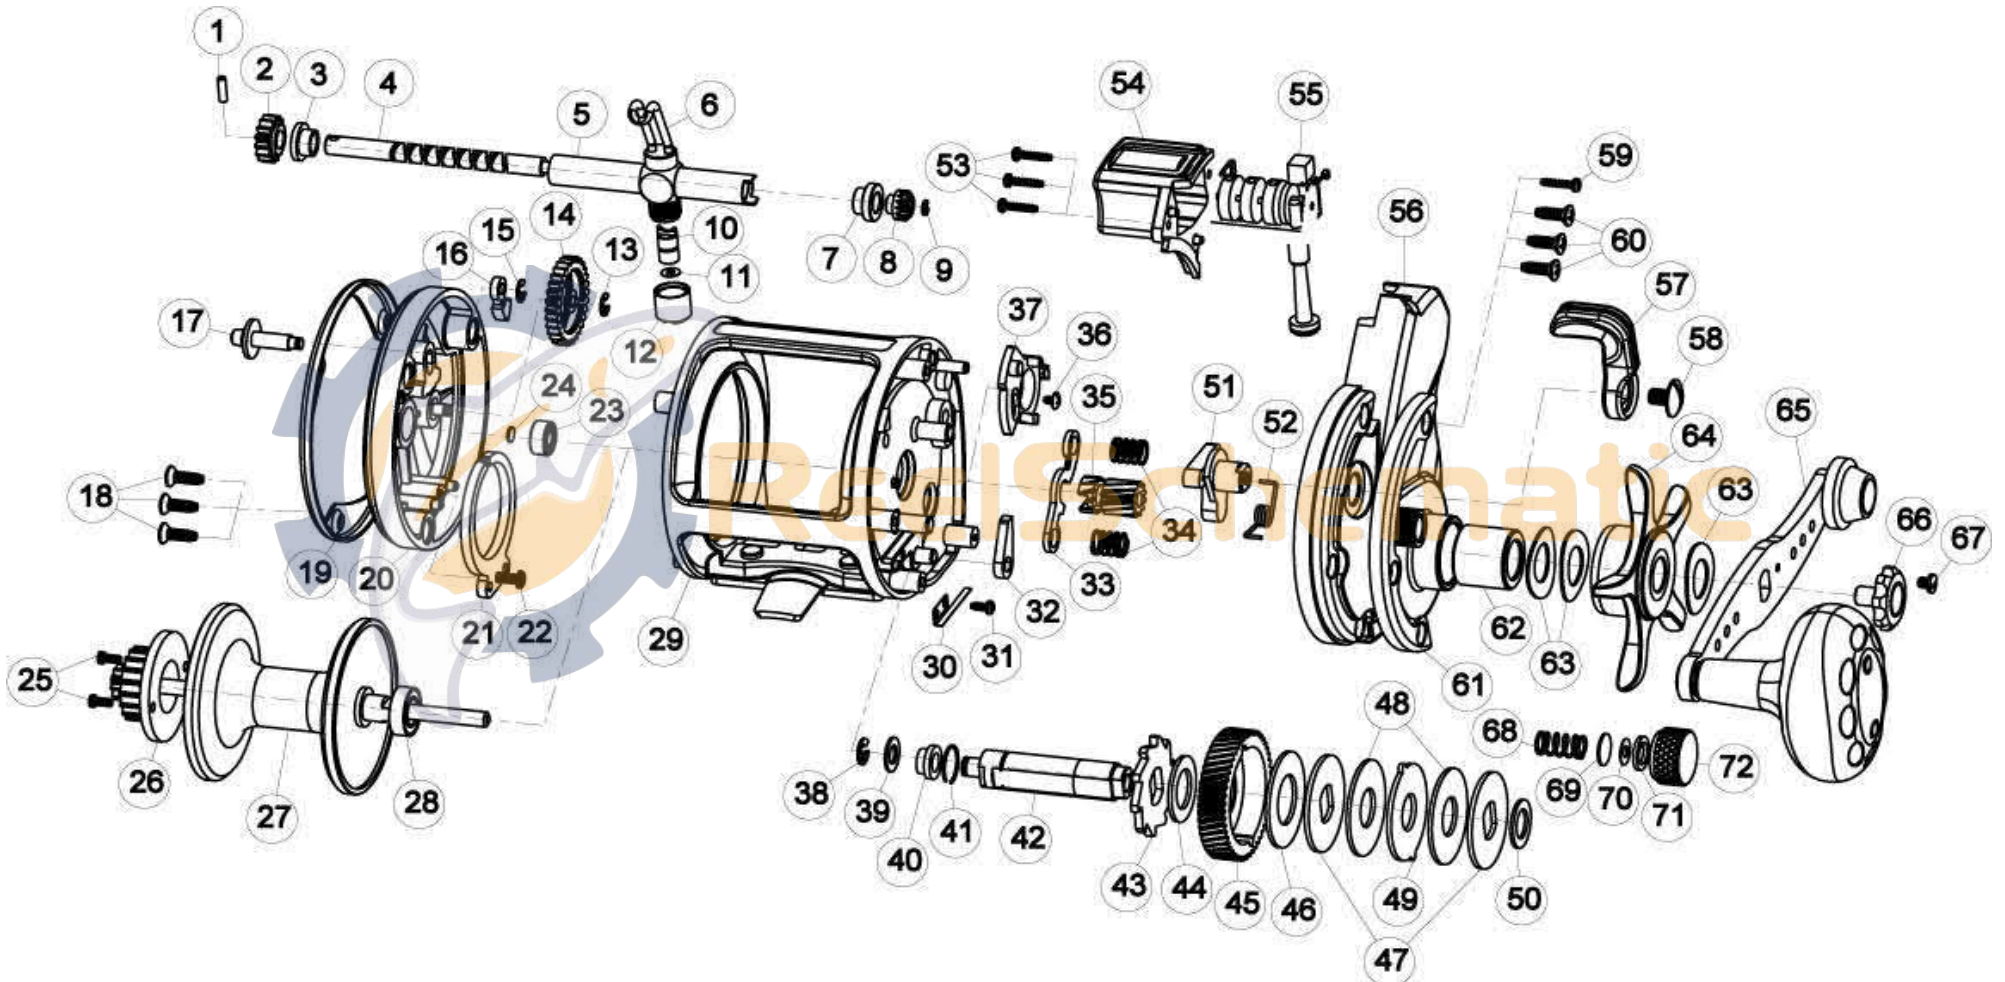

QUANTUM

Controller CN20LCA

Controller CN20LCA

Quantum CN20LCA Trolling Reel Part List

Key #	Description	Qty.	Part No.	Key #	Description	Qty.	Part No.
1	PIN	1	RI093-01	37	CLUTCH FLIP PLATE	1	EI093-01
2	WORM SHAFT GEAR	1	RI085-01	38	E-CLIP	1	QW120-01
3	BUSHING	1	RI067-01	39	WASHER	1	FI035-01
4	WORM SHAFT	1	VI072-01	40	BUSHING	1	EI117-01
5	WORM SHAFT GUARD	1	RI016-01	41	C-CLIP	1	RI075-01
6	LINE GUIDE RING ASS'Y	1	RI347-01	42	GEAR SHAFT	1	RI008-01
7	BUSHING	1	RI068-01	43	GEAR	1	FI083-01
8	GEAR	1	VI127-01	44	WASHER	1	RI059-01
9	E-CLIP	1	NX092-01	45	DRIVE GEAR	1	RI012-01
10	LINE GUIDE PAWL	1	EI006-01	46	WASHER	1	TI045-02
11	WASHER	1	BV035-01	47	KEY WASHER	2	TI059-01
12	LINE GUIDE HOLDER SCREW	1	EI007-01	48	DRAG WASHER	2	TI045-01
13	E-CLIP	1	NX092-01	49	EAR WASHER	1	TI048-01
14	MIDDLE GEAR	1	RI152-01	50	ADJUSTMENT WASHER	1	RI060-01
15	E-CLIP	1	NX092-01	51	CLUTCH FLIP PLATE	1	EI141-01
16	CLICKER	1	EI114-01	52	CLUTCH SPRING	1	EI104-01
17	CLICK KNOB INSERT	1	EI109-01	53	SCREW	3	VI057-01
18	SCREW	3	RI123-01	54	LINE COUNTER COVER	1	VI143-01
19	LEFT SIDE GUARD	1	SI128-01	55	LINE COUNTER ASSEMBLY	1	VI362-01
20	LEFT SIDE PLATE	1	SI023-01	56	RIGHT SIDE PLATE	1	VI024-01
21	SPRING CLIP	1	EI110-01	57	FLIP LEVER	1	LI114-02
22	SCREW	1	WW107-01	58	SCREW	1	EI053-01
23	BALL BEARING	1	PG027-01	59	SCREW	1	RI094-01
24	WASHER	1	EI035-01	60	SCREW	3	RI123-01
25	SCREW	2	SI050-01	61	RIGHT SIDE GUARD	1	VI147-01
26	TRANSMISSION GEAR	1	RI112-01	62	BUSHING	1	TI081-01
27	SPOOL ASSY.	1	SI321-01	63	SPRING WASHER	3	RI046-01
28	BALL BEARING	1	GI017-01	64	STAR DRAG ASSY.	1	RI055-01
29	MAIN BODY	1	SI301-01	65	HANDLE ASSY	1	TI318-01
30	A/R SPRING	1	VI052-01	66	HANDLE SCREW NUT	1	TI003-01
31	SCREW	1	VI053-01	67	SCREW	1	HI033-01
32	PAWL	1	RI063-01	68	DRAG NUT SPRING	1	TI114-01
33	CLUTCH PLATE	1	EI025-01	69	WASHER	1	TI082-01
34	CLUTCH SPRING	2	EI040-01	70	WASHER	1	VI035-01
35	PINION	1	RI011-01	71	WASHER	1	TI121-01
36	SCREW	1	SI125-01	72	DRAG NUT	1	TI033-01